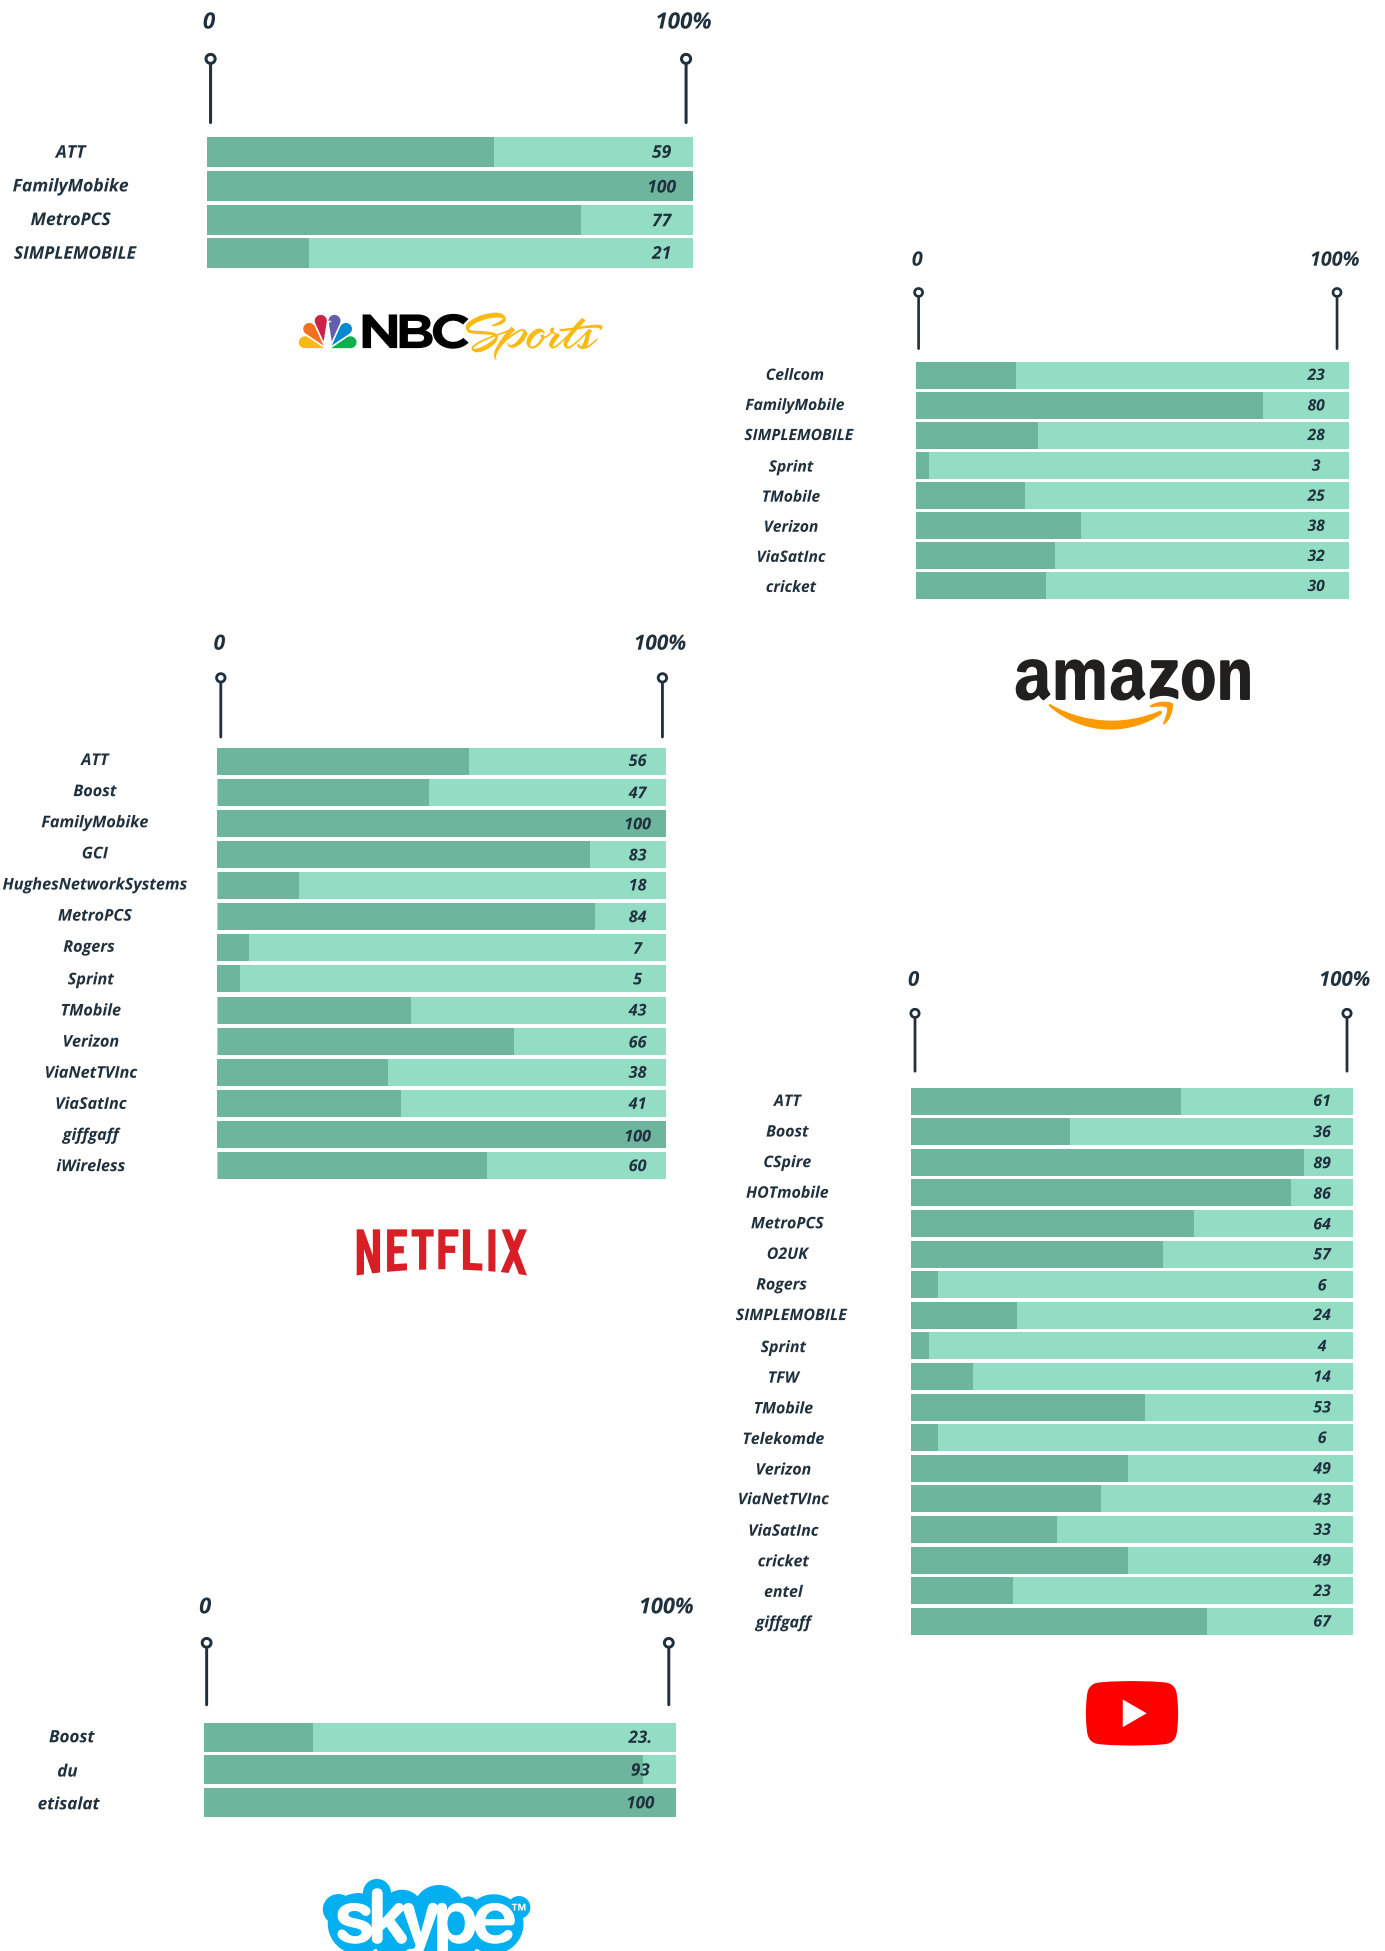

ISP THROTTLING STATISTICS

Detected throttle rate for each app across internet service providers

Percent of tests with differentiation for each app across internet service providers

source: <https://news.northeastern.edu/>