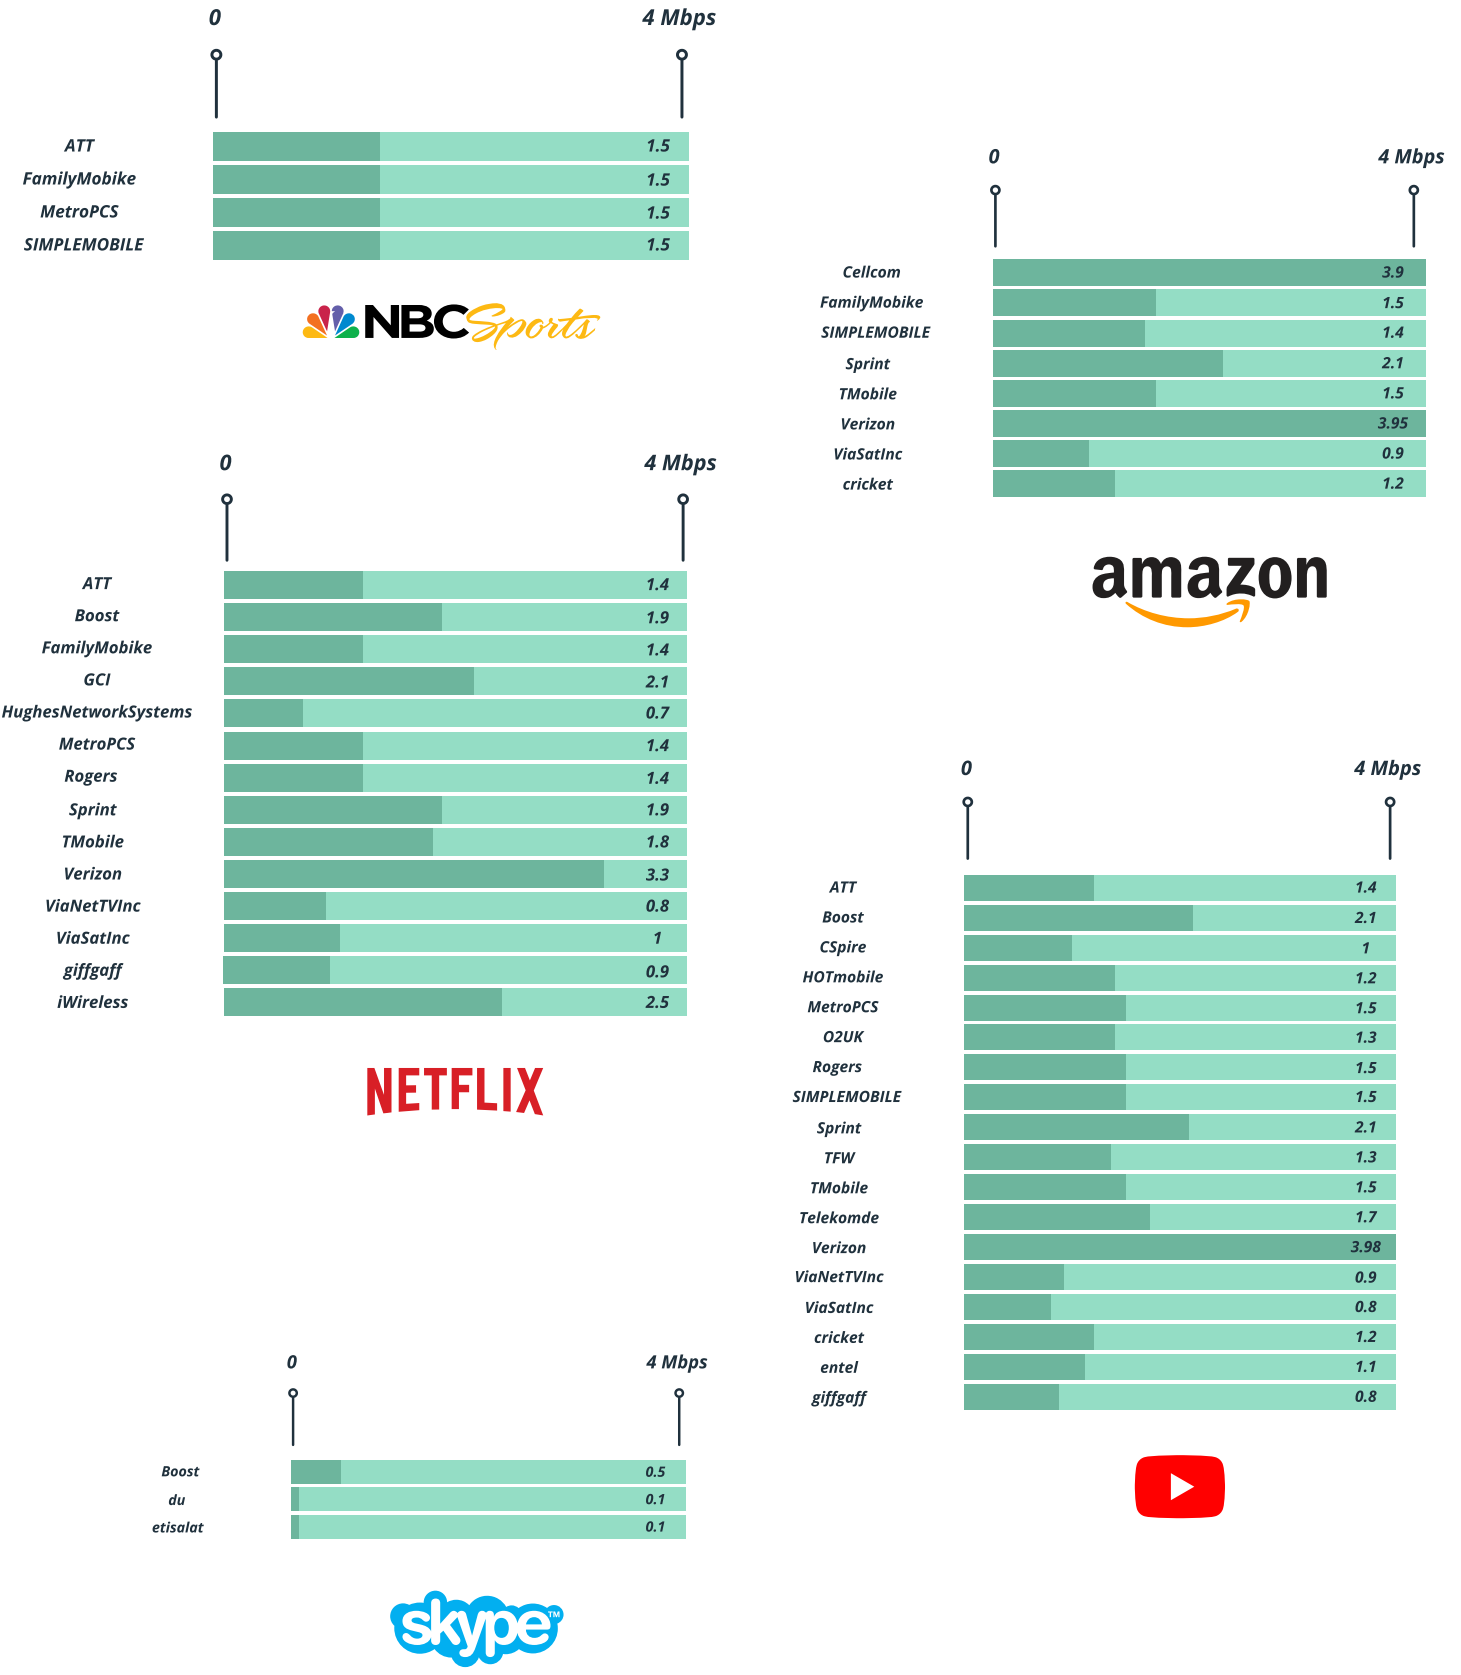

ISP THROTTLING STATISTICS

Detected throttle rate for each app across internet service providers

Percent of tests with differentiation for each app across internet service providers

source: <https://news.northeastern.edu/>